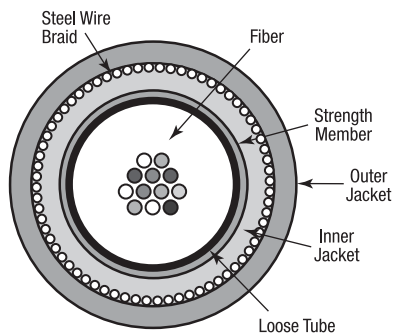

Universal Central Loose Tube Cable with Steel Wire Braid, Double Jacket

GUHA

A/I-DQ(ZN)H(SR)H

Applications

- For outdoor and indoor use in structured (data) wiring systems such as campus backbone
- For outdoor and indoor use in networks for telecom, cable TV and/or broadcast
- Easy to install in ducts, tunnels and trenches by means of compressed air or pulling wire
- Suitable for direct burial

Features & Benefits

- Available in sizes from 4 to 24 fibers
- Jelly filled (non-dripping and silicon-free) loose tube with primary coated optical fibers ($\varnothing 250 \pm 15 \mu\text{m}$)
- High mechanical and full rodent protection provided by Steel Wire Braid (SWB) armor
- Halogen Free jacket
- Length marking in meters for easy determination of the cable length

Cross Section

Specifications

IEC 60794-1-2

Min. Bend Radius installation (E6):	20 x \varnothing
Min. Bend Radius operation (E11):	20 x \varnothing
Temperature Range (F1):	
- Transport/Storage	-30 °C to +70 °C
- Installation	-5 °C to +50 °C
- Operation	-30 °C to +70 °C

Ordering Information

Fiber Type/Count	4	6	8	12	16	24
62.5/125-OM1	GUHA104	GUHA106	GUHA108	GUHA112	GUHA116	GUHA124
50/125-OM2	GUHA204	GUHA206	GUHA208	GUHA212	GUHA216	GUHA224
50/125-OM3	GUHAD04	GUHAD06	GUHAD08	GUHAD12	GUHAD16	GUHAD24
50/125-OM4	GUHAE04	GUHAE06	GUHAE08	GUHAE12	GUHAE16	GUHAE24
9/125 ITU G.652D	GUHA804	GUHA806	GUHA808	GUHA812	GUHA816	GUHA824
9/125 ITU G.655 C & D	GUHA704	GUHA706	GUHA708	GUHA712	GUHA716	GUHA724
Std. plywood reel (non-returnable)	Ø 1000 x 588 mm, Weight 50.0 kg					
Std. delivery length	2100 ± 100 m					