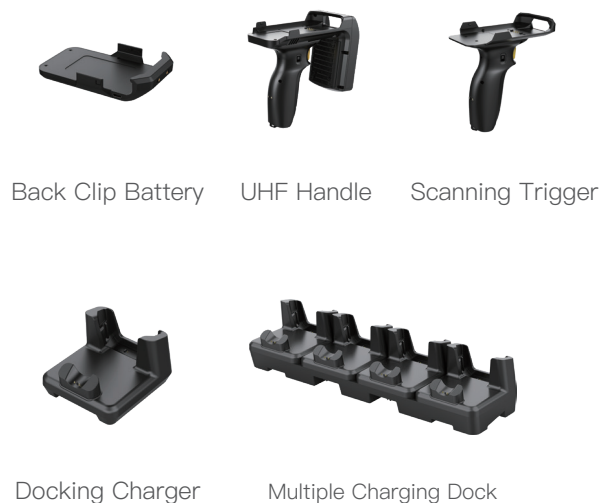

Rugged Handheld

EM-Q51

Functions

- Support for Android 9.0 system
- Optional 3G/4G all network communication, WiFi, Bluetooth and other communication modes
- Equipped with 4000mAh large capacity battery, the machine has a endurance of 4 hours
- IP65 high protection level, in accordance with MIL-STD-810G
- Support GPS, GLONASS, more accurate positioning
- Equipped with 13 million pixel auto focus camera, easy to collect images and video information
- Support 1D/2D, NFC and other functional modules to meet the application needs of multiple industries

Product Six Views

Optional Accessories

Specification Parameter

Basic parameters	
Dimension	147.7 x 74 x 19mm
Weight	device unit 220g
Device Color	black
LCD	5 inch IPS 16:9, 1280x720, 330nits
Touch Panel	5 point G+F capacitive touch screen Corning® Gorilla® Glass
Camera	Rear 13MP
I/O	TF Card x 1 SIM Card x 1 USB Type-C x 1 8Pin back shell x 1, 2Pin machine button x 1 Φ3.5mm standard earphone jack x 1
Power	AC100V ~ 240V, 50Hz/60Hz, Output DC 5V/2A
Communication	
WIFI	WiFi 802.11 a/b/g/n/ac (2.4G+5G)
Bluetooth	BT4.0
3G/4G (Optional)	CMCC 4M: LTE B1/B3/B5/B7/B8/B20/B38/B39/B40/B41 WCDMA B1/B2/B5/B8 GSM B2/B3/B5/B8
GNSS	Built-in GPS+Glonass

Performance parameter	
CPU	Qualcomm(OCTA Core), 2.0GHz
OS	Android 9.0
RAM	4GB
ROM	64GB
Battery	
Capacity	3.85V/4000mAh
Type	Built-in Lithium-ion polymer battery
Endurance	4.5hrs (default 50% volumn, default 200 nit, play 1080P HD video)
Reliability	
Operate Temperature	-10 °C ~ 55 °C
Store Temperature	-20 °C ~ 60 °C
Humidity	95% Non-Condensing
Rugged Feature	IP65 certified, MIL-STD-810G certified
Drop Height	1.2m
Data Collection	
NFC	Built-in, ISO/IEC 14443A/B
1D	Support Zebra SE4710, Optional EM03
2D	

Application Range

The handheld terminal with RFID UHF technology is widely used, which can meet the application in retail, storage material management, finance, express delivery, medical and other fields.